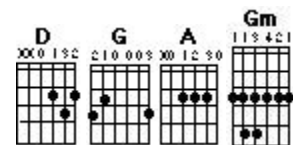

The Longest Day (Indiana Wants Me)

D G
It'll get you nowhere
A
It'll get you nowhere

D G A
BBC live across the world
D G A
And way up North they say the sky shines bright at shines bright at night
D G A D
Man in brogues, turns and walks away and with him goes a
G A
hundred thousand million lives

D G A
Indiana wants me but I can't go back there

D G A D
Hayley please (Hayley please) don't just stand there doubtin' me
G A

Can't you see, you walk the vale, you read the signs

D G Gm A
A dreams a dream a lie's a lie honey